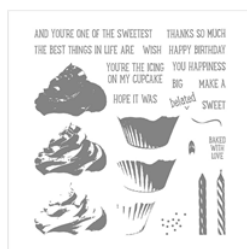

# Supply List

Place Order  
[mariawillis@hotmail.com](mailto:mariawillis@hotmail.com)

[Sweet Cupcake  
Photopolymer  
Bundle - 142232](#)

Price: \$43.00

[Sweet Cupcake  
Photopolymer  
Stamp Set -  
141498](#)