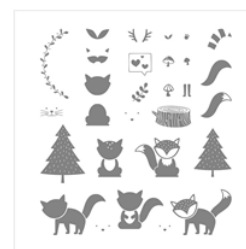

[Foxy Friends
Photopolymer
Stamp Set -
141549](#)

Price: $27.00