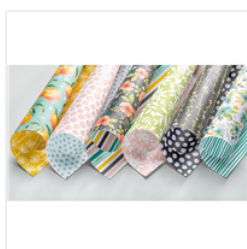

[Whole Lot Of
Lovely Designer
Series Paper -
144110](#)

Price: $11.00