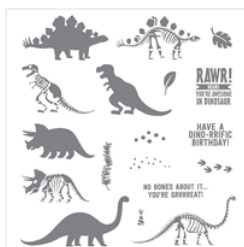

[No Bones About It
Photopolymer
Stamp Set -
138756](#)

Price: $26.00