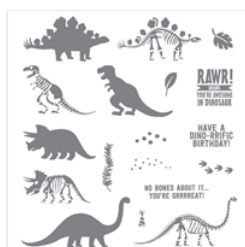

No Bones About It
Photopolymer
Stamp Set -
138756

Price: $26.00