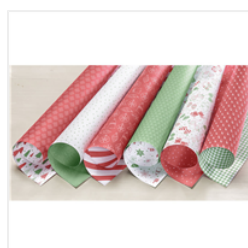

[Triple Banner
Punch - 138292](#)

Price: £21.00

[Pretty Label Punch
- 143715](#)

Price: £17.00

[Polka Dot Basics
Textured
Impressions
Embossing Folder
- 143709](#)

Price: £7.00

[Be Merry Designer
Series Paper -
144111](#)