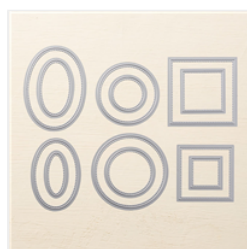

Supply List

Julie Kettlewell

julie.kettlewell@yahoo.com

www.thepaperhaven.stampinup.net

[Merry Mistletoe
Clear-Mount
Stamp Set -
143655](#)

Price: £17.00

[Stitched Shapes
Dies - 145372](#)

Price: £28.00

[Triple Banner
Punch - 138292](#)

Price: £21.00

[Pretty Label Punch
- 143715](#)

Price: £17.00

[Polka Dot Basics
Textured
Impressions
Embossing Folder
- 143709](#)

Price: £7.00

[Be Merry Designer
Series Paper -
144111](#)