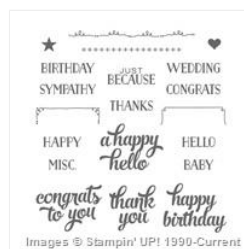

Supply List

Place Order
stempel.nina@gmail.com

Vintage Leaves
Photopolymer
Stamp Set -
138802

Price: € 31,00

Leaflets Framelits
Dies - 138283

Price: € 33,00

Vintage Leaves
Photopolymer
Bundle - 140235

Price: € 51,75