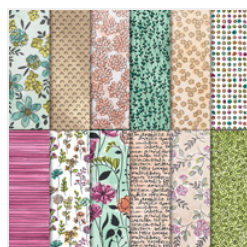

Price: \$6.50

[Rich Razzleberry
Classic Stampin'
Pad - 126950](#)

Price: \$6.50

[Pool Party Classic
Stampin' Pad -
126982](#)

Price: \$6.50

[Tranquil Tide 8-
1/2" X 11"
Cardstock -
144246](#)

Price: \$8.50

[Whisper White 8-
1/2" X 11"
Cardstock -
100730](#)

Price: \$9.75

[Share What You
Love Specialty
Designer Series
Paper - 146926](#)

Price: \$27.00

[Rich Razzleberry
8-1/2" X 11"
Cardstock -
115316](#)

Price: \$9.25

[Triple Banner
Punch - 138292](#)

Price: \$23.00