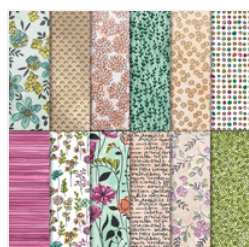

Price: \$6.50

[Rich Razzleberry
Classic Stampin'
Pad - 126950](#)

Price: \$6.50

[Pool Party Classic
Stampin' Pad -
126982](#)

Price: \$6.50

[Tranquil Tide 8-
1/2" X 11"
Cardstock -
144246](#)

Price: \$8.50

[Whisper White 8-
1/2" X 11"
Cardstock -
100730](#)

Price: \$9.75

[Share What You
Love Specialty
Designer Series
Paper - 146926](#)

Price: \$27.00

[Rich Razzleberry
8-1/2" X 11"
Cardstock -
115316](#)

Price: \$8.75

[Triple Banner
Punch - 138292](#)

Price: \$23.00