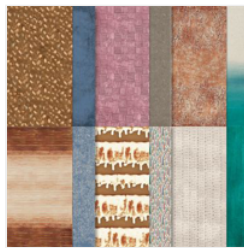

Supply List

Tami White

tami@stampwithtami.com

www.stampwithtami.com

[Next Destination Cling Stamp Set \(English\) - 161427](#)

Price: \$24.00

[Earthen Elegance 12" X 12" \(30.5 X 30.5 Cm\) Designer Series Paper - 161503](#)