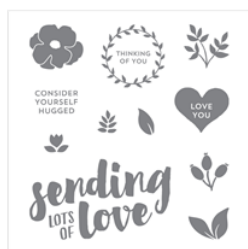

Supply List

Place Order
wrblok@bigpond.com

[Lots Of Love
Clear-Mount
Stamp Set -
143802](#)

Price: \$33.00

[Lots Of Love
Wood-Mount
Stamp Set -
143799](#)

Price: \$47.00

[Fresh Fig A4
Cardstock -
144248](#)