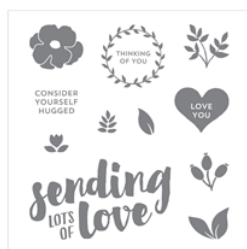

Supply List

Place Order
wrblok@bigpond.com

[Lots Of Love
Clear-Mount
Stamp Set -
143802](#)

Price: \$33.00

[Lots Of Love
Wood-Mount
Stamp Set -
143799](#)

Price: \$47.00

[Fresh Fig A4
Cardstock -
144248](#)