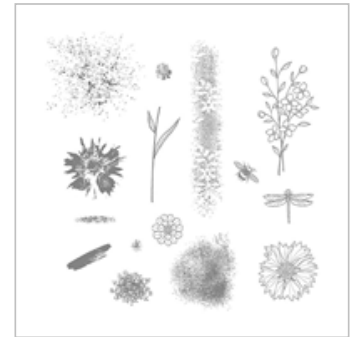

108615

\$14.00

Very Vanilla A4  
Cardstock

106550

\$15.75

Touches Of Texture  
Clear-Mount Stamp

Set

143251