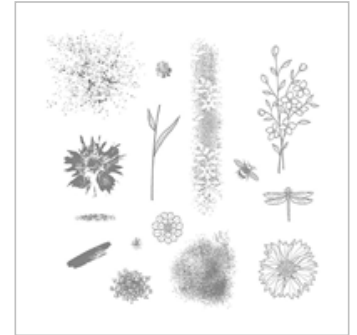

108615

\$14.00

Very Vanilla A4
Cardstock

106550

\$17.00

Touches Of Texture
Clear-Mount Stamp

Set

143251