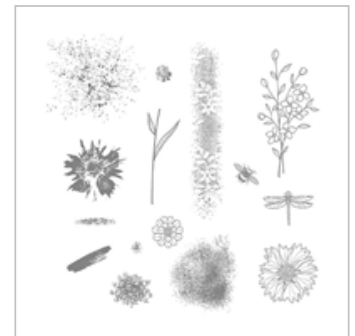

\$14.00

Very Vanilla A4

Cardstock

106550

\$17.00

Touches Of Texture

Clear-Mount Stamp

Set