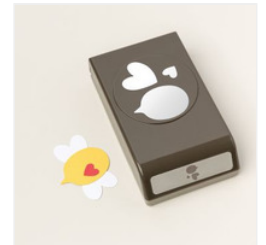

[Pretty In Pink 8-1/2" X 11" Cardstock - 163793](#)

Price: \$14.00

[Basic White 8-1/2" X 11" Cardstock - 159276](#)

Price: \$13.00

[2-3/8" \(6 Cm\) Circle Punch - 161354](#)

Price: \$25.00

[2" \(5.1 Cm\) Circle Punch - 133782](#)

Price: \$25.00

[1-3/4" \(4.4 Cm\) Circle Punch - 119850](#)

Price: \$25.00

[Sale-A-Bration Bee Builder Punch - 168077](#)

Price: \$0.00

[Pretty In Pink 3/8" \(1 Cm\) Bordered Ribbon - 163784](#)

Price: \$7.50