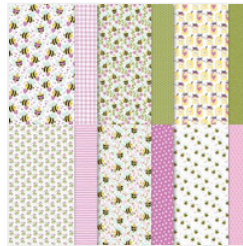

Simple Stampin' with Cute As Can Bee DSP

Supply List

Susie Wood

(641) 660-2537

ds52wood@gmail.com

www.susiewood.stampinup.net

[Bee My Valentine Photopolymer Stamp Set \(English\) - 162547](#)

Price: \$21.00

[Tuxedo Black Memento Ink Pad - 132708](#)

Price: \$8.00

[Cute As Can Bee 12" X 12" \(30.5 X 30.5 Cm\) Designer Series Paper - 166621](#)

Price: \$12.50

[Petunia Pop 8-1/2" X 11" Cardstock - 163801](#)

Price: \$14.00

[Pretty In Pink 8-1/2" X 11" Cardstock - 163793](#)

Price: \$14.00

[Basic White 8-1/2" X 11" Cardstock - 159276](#)

Price: \$13.00

[2-3/8" \(6 Cm\) Circle Punch - 161354](#)

Price: \$25.00

[2" \(5.1 Cm\) Circle Punch - 133782](#)