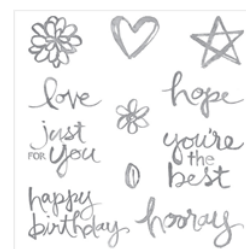

Price: \$30.00

[Bear Hugs Clear-Mount Bundle - 140823](#)

Price: \$41.50

[Bear Hugs Wood-Mount Bundle - 140822](#)

Price: \$48.25

[Watercolor Words Photopolymer Stamp Set - 138702](#)

Price: \$26.00

[Crumb Cake 8-1/2" X 11" Cardstock - 120953](#)