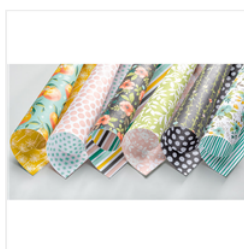

Supply List

Bev Adams
bevadams@verizon.net
bevadams.com

[So Many Shells
Photopolymer
Stamp Set -
143695](#)

Price: \$26.00

[Sahara Sand 8-
1/2" X 11"
Cardstock -
121043](#)

Price: \$9.25

[Whole Lot Of
Lovely Designer
Series Paper -
144110](#)