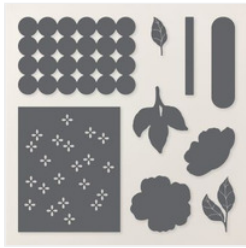

Lovely arrangements 4/7/2026

Supply List

Lynda Wilson
3193255544

lynda.sue.wilson2@gmail.com

lyndawilson.stampinup.net

[Lovely Arrangements Dies - 167175](#)

Price: $34.00