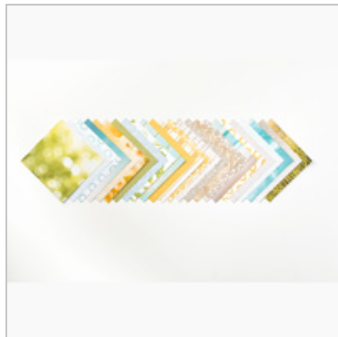

Live, Love, Grow
Photopolymer Stamp
Set
 141905
 \$21.00

Coffret De Souhaits
Design Photopolymer
Stamp Set (French)
 142537
 \$32.00

Whisper White 8-1/2"
X 11" Cardstock
 100730
 \$11.25

Whisper White
Medium Envelopes
 107301
 \$8.50

Serene Scenery
Designer Series
Paper Stack
 141642
 \$12.50

Gold Glimmer Paper
 133719
 \$6.75

Basic Black Archival
Stampin' Pad
 140931
 \$9.25

Island Indigo Classic
Stampin' Pad
 126986
 \$8.50

[Old Olive Classic Stampin' Pad](#)