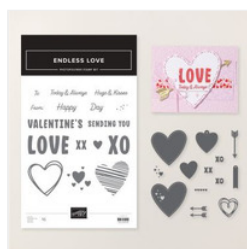

# Supply List

Emma Goddard  
07764 477436

[coastalcrafter@googlemail.com](mailto:coastalcrafter@googlemail.com)  
[www.coastalcrafter.com](http://www.coastalcrafter.com)

[Lovely Stripes 3D Embossing Folder - 167179](#)

Price: £10.25

[Endless Love Bundle \(English\) - 167062](#)

Price: £41.25

[Simply Beautiful Bundle \(English\) - 166965](#)

Price: £53.00

[Fabulous Sayings Photopolymer Stamp Set \(English\) - 167972](#)

Price: £5.00

[Nature's Symphony Dies - 166925](#)

Price: £31.00

[Flower Accents - 165171](#)

Price: £8.00

[Beautifully Adorned Ephemera Pack - 166980](#)

Price: £8.00

[Lemon Lolly Stampin' Blends Combo Pack - 161673](#)