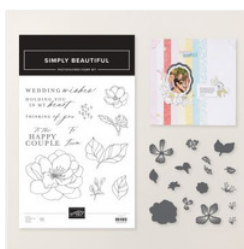

# Supply List

Emma Goddard  
07764 477436

[coastalcrafter@googlemail.com](mailto:coastalcrafter@googlemail.com)  
[www.coastalcrafter.com](http://www.coastalcrafter.com)

[Lovely Stripes 3D Embossing Folder - 167179](#)

Price: £10.25

[Endless Love Bundle \(English\) - 167062](#)

Price: £41.25

[Simply Beautiful Bundle \(English\) - 166965](#)

Price: £53.00

[Fabulous Sayings Photopolymer Stamp Set \(English\) - 167972](#)

Price: £5.00

[Nature's Symphony Dies - 166925](#)

Price: £31.00

[Flower Accents - 165171](#)

Price: £8.00

[Beautifully Adorned Ephemera Pack - 166980](#)

Price: £8.00

[Lemon Lolly Stampin' Blends Combo Pack - 161673](#)