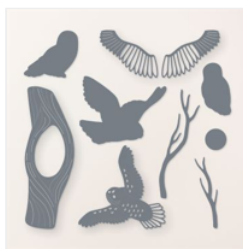

Price: \$24.00

[Winter Owls Dies - 162156](#)

Price: \$34.00

[One Horse Open Sleigh 6" X 6" \(15.2 X 15.2 Cm\) Designer Series Paper - 162118](#)

Price: \$12.50

[Misty Moonlight 8-1/2" X 11" Cardstock - 153081](#)