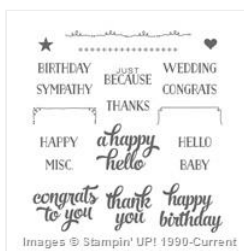

[Tin Of Cards Photopolymer Stamp Set - 138946](#)

Price: $17.00