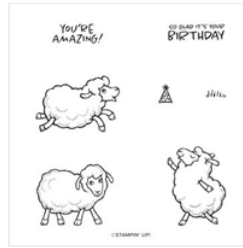

Counting Sheep Cling Stamp Set (English) - 156591

Price: $0.00