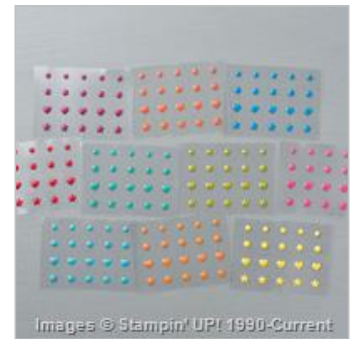

# Supply List

[Hey Chick Wood-Mount Stamp Set](#)

143328

\$0.00

[Hey Chick Clear Mount Stamp Set](#)

143331

\$0.00

[Stitched Shapes Framelits Dies](#)

145372

\$40.00

[Brights Enamel Shapes](#)

141680

\$12.00