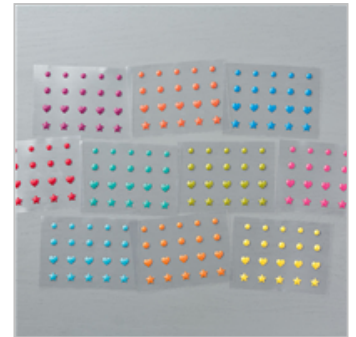

Supply List

[Hey Chick Wood-Mount Stamp Set](#)

143328

\$0.00

[Hey Chick Clear-Mount Stamp Set](#)

143331

\$0.00

[Stitched Shapes Framelits Dies](#)

145372

\$40.00

[Brights Enamel Shapes](#)

141680

\$12.00