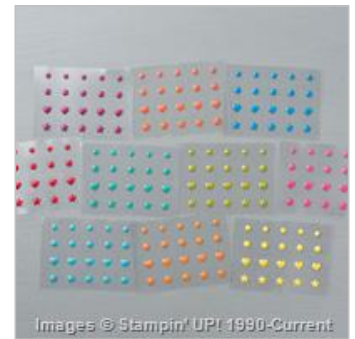

Supply List

[Hey Chick Wood-Mount Stamp Set](#)

143328

\$0.00

[Hey Chick Clear-Mount Stamp Set](#)

143331

\$0.00

[Stitched Shapes Framelits Dies](#)

145372

\$40.00

[Brights Enamel Shapes](#)

141680

\$12.00