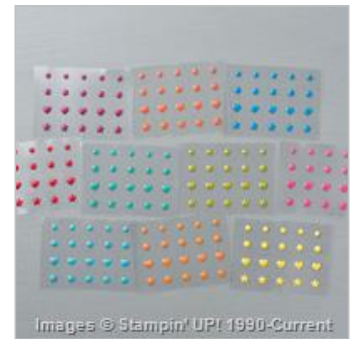

Supply List

[Hey Chick Wood-Mount Stamp Set](#)

143328

\$0.00

[Hey Chick Clear Mount Stamp Set](#)

143331

\$0.00

[Stitched Shapes Framelits Dies](#)

145372

\$40.00

[Brights Enamel Shapes](#)

141680

\$12.00