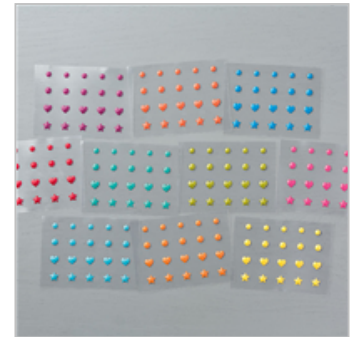

Supply List

[Hey Chick Wood-Mount Stamp Set](#)

143328

\$0.00

[Hey Chick Clear-Mount Stamp Set](#)

143331

\$0.00

[Stitched Shapes Framelits Dies](#)

145372

\$41.00

[Brights Enamel Shapes](#)

141680

\$12.00