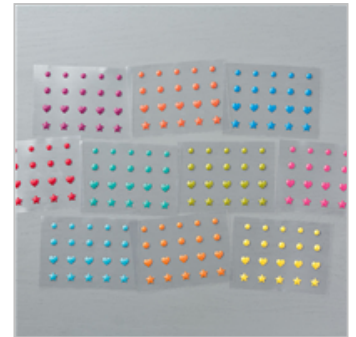

# Supply List

[Hey Chick Wood-Mount Stamp Set](#)

143328

\$0.00

[Hey Chick Clear-Mount Stamp Set](#)

143331

\$0.00

[Stitched Shapes Framelits Dies](#)

145372

\$40.00

[Brights Enamel Shapes](#)

141680

\$12.00