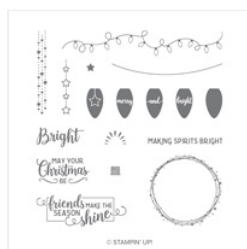

Supply List

Tiffany Horton-Allen
757-404-6806

creativemeasures@cox.net

<http://creativemeasuresbytiffany.blogspot.com/>

[At Home With You
Photopolymer
Stamp Set -
143681](#)

Price: \$26.00

[Making Christmas
Bright
Photopolymer
Stamp Set -
148046](#)