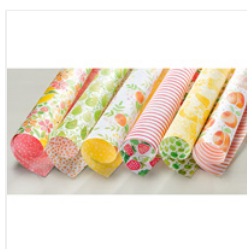

Supply List

Sherry Cox
5157201833

CoxSL70@aol.com

www.sherrycox.stampinup.net

[Fresh Fruit
Photopolymer
Stamp Set -
141770](#)

Price: \$27.00

[Fruit Stand
Designer Series
Paper - 141660](#)

Price: \$11.00

[Peekaboo Peach
8-1/2" X 11"
Cardstock -
141417](#)

Price: \$8.00

[Emerald Envy 8-
1/2" X 11"
Cardstock -
141415](#)

Price: \$8.00

[Whisper White 8-
1/2" X 11"
Cardstock -
100730](#)

Price: \$9.75

[Affectionately
Yours Designer
Washi Tape -
141635](#)