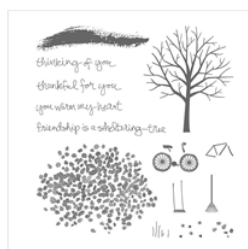

Supply List

Nancy Amato
410-207-3590

stampinnancy@gmail.com
<http://nancyamato.stampinup.net>

[Sheltering Tree
Photopolymer
Stamp Set -
137163](#)

Price: $25.00