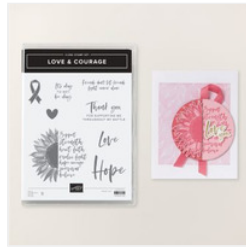

# Love & Courage double z fold card

## Supply List

Susie Wood  
(641) 660-2537

[ds52wood@gmail.com](mailto:ds52wood@gmail.com)

[www.susiewood.stampinup.net](http://www.susiewood.stampinup.net)

[Simply Scored Scoring Tool - 122334](#)

Price: \$37.00

[Love & Courage Cling Stamp Set \(English\) - 165935](#)

Price: \$25.00

[Strawberry Slush 8-1/2" X 11" Cardstock - 165625](#)

Price: \$14.00

[Pretty In Pink 8-1/2" X 11" Cardstock - 163793](#)

Price: \$14.00