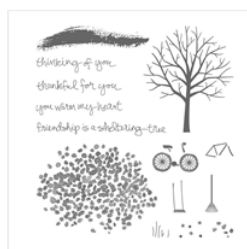

Supply List

Place Order
susanitell@gmail.com

[Vivid Vases Wood-Mount Stamp Set - 133818](#)

Price: \$12.00

[Sheltering Tree Photopolymer Stamp Set - 137163](#)

Price: \$25.00

[Very Vanilla 8-1/2" X 11" Cardstock - 101650](#)