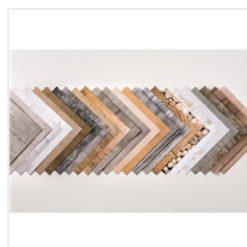

Price: \$35.00

[Forever Lovely Photopolymer Stamp Set - 148624](#)

Price: \$21.00

[Smoky Slate 8-1/2" X 11" Cardstock - 131202](#)

Price: \$14.00

[Cherry Cobbler 8-1/2" X 11" Cardstock - 119685](#)

Price: \$14.00

[Whisper White 8-1/2" X 11" Cardstock - 100730](#)

Price: \$9.75

[Wood Textures Designer Series Paper Stack - 144177](#)

Price: \$11.00

[Balmly Blue Classic Stampin' Pad - 147105](#)

Price: \$11.00

[Cherry Cobbler Classic Stampin' Pad - 147083](#)