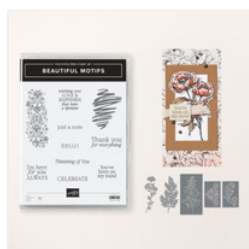

Supply List

Glenda Calkins

616-340-2406

glenda@thestampcamp.com

<https://stamp1.ink/shop>

[Gallery Blooms Bundle - 165213](#)

Price: \$53.00

[Beautiful Motifs Bundle \(English\) - 165206](#)

Price: \$45.75

[With You In Mind Photopolymer Stamp Set \(English\) - 164747](#)

Price: \$20.00

[Stylish Shapes Dies - 159183](#)

Price: \$30.00

[Nested Essentials Dies - 161597](#)

Price: \$34.00

[Beautiful Gallery 6" X 6" \(15.2 X 15.2 Cm\) Designer Series Paper - 165196](#)