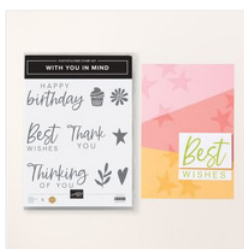

Supply List

Glenda Calkins

616-340-2406

glenda@thestampcamp.com

<https://stamp1.ink/shop>

[Gallery Blooms Bundle - 165213](#)

Price: \$53.00

[Beautiful Motifs Bundle \(English\) - 165206](#)

Price: \$45.75

[With You In Mind Photopolymer Stamp Set \(English\) - 164747](#)

Price: \$20.00

[Stylish Shapes Dies - 159183](#)

Price: \$30.00

[Nested Essentials Dies - 161597](#)

Price: \$34.00

[Beautiful Gallery 6" X 6" \(15.2 X 15.2 Cm\) Designer Series Paper - 165196](#)