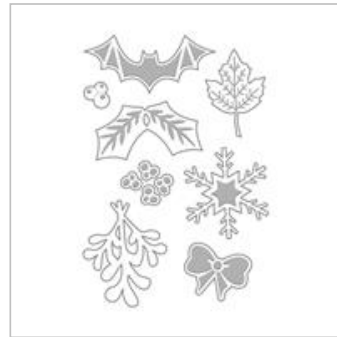

Supply List

Vicki Soni

9196458195

Vicki@paperinkle.com

www.funstampersjourney.com/paperinkle

Must Have
Sentiments Stamp
Set
SS-0501
\$18.95

Journey Blooms
Holiday Set Die Set
DI-0048
\$24.95

Artful Wall
JM-0088
\$12.95