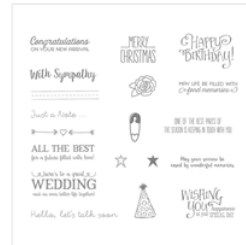

[Better Together Clear-Mount Stamp Set - 141736](#)
Price: $37.00