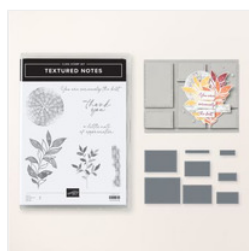

Supply List

Kim Quade
4026177955

kimgskards@gmail.com
www.kimplayswithpaper.com

[Textured Notes Bundle \(English\) - 165556](#)

Price: \$48.50

[Woven Textures 12" X 12" \(30.5 X 30.5 Cm\) Designer Series Paper - 165560](#)