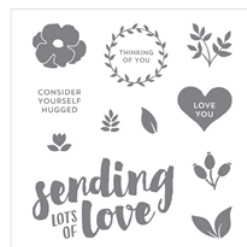

[Lots Of Love Clear-Mount Stamp Set - 143802](#)

Price: $19.00