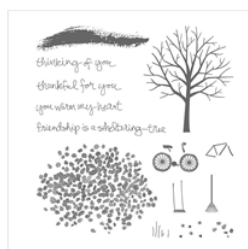

Supply List

Mary Bush

stampwithmarybush@yahoo.com
www.stampinthesand.stampinup.net

[Sheltering Tree
Photopolymer
Stamp Set -
137163](#)

Price: \$25.00

[Whisper White 8-
1/2" X 11"
Cardstock -
100730](#)

Price: \$9.75

[Soft Suede Classic
Stampin' Pad -
126978](#)

Price: \$6.50

[Pear Pizzazz
Classic Stampin'
Pad - 131180](#)

Price: \$6.50

[Blushing Bride
Classic Stampin'
Pad - 131172](#)

Price: \$6.50

[Blushing Bride 8-
1/2" X 11"
Cardstock -
131198](#)