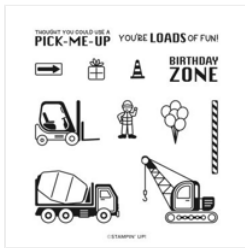

Supply List

Peggy Murwin

815-653-2216

peggymurwin@comcast.net

www.stampwithpeggy.com

[Construction Zone Cling Stamp Set \(English\) - 161582](#)

Price: \$23.00

[Blueberry Bushel 8-1/2" X 11" Cardstock - 146968](#)