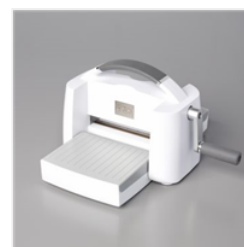

[Stampin' Cut & Emboss Machine - 149653](#)

Price: $140.00