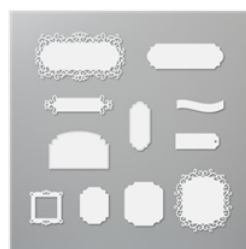

Supply List

Vicki Burdick
417 396 5145

vanilla_girl75@yahoo.com

<https://itsastampthing-vicki.blogspot.com/>

[Ride With Me
Photopolymer
Stamp Set -
149312](#)

Price: \$21.00

[Harvest Hellos
Cling Stamp Set -
150581](#)

Price: \$21.00

[Stitched Rectangle
Dies - 148551](#)

Price: \$35.00

[Ornate Frames
Dies - 150664](#)

Price: \$34.00

[Buffalo Check
Cling Stamp Set -
151372](#)

Price: \$17.00

[Crumb Cake 8-1/2"
X 11" Cardstock -
120953](#)