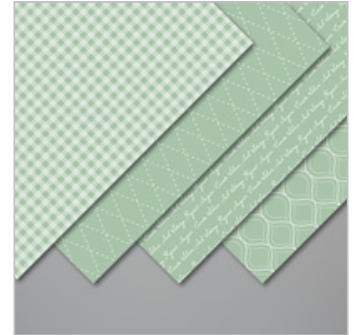

Whisper White 8-1/2"  
X 11" Cardstock

100730

\$9.75

Paper Trimmer

152392

\$25.00

Subtles 6" X 6" (15.2  
X 15.2 Cm) Designer  
Series Paper

149615

\$11.50

Regals 6" X 6" (15.2  
X 15.2 Cm) Designer  
Series Paper

149616

\$11.50

2019-2021 In Color  
6" X 6" (15.2 X 15.2  
Cm) Designer Series  
Paper

149617

\$11.50