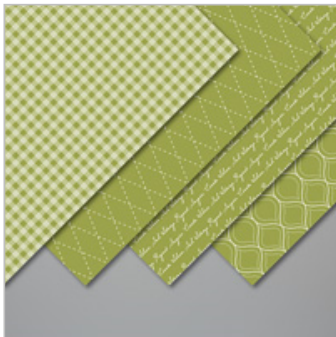

Whisper White 8-1/2"  
X 11" Cardstock

100730

\$9.75

Paper Trimmer

152392

\$25.00

Subtles 6" X 6" (15.2  
X 15.2 Cm) Designer  
Series Paper

149615

\$11.50

Regals 6" X 6" (15.2  
X 15.2 Cm) Designer  
Series Paper

149616

\$11.50

2019-2021 In Color  
6" X 6" (15.2 X 15.2  
Cm) Designer Series  
Paper

149617

\$11.50