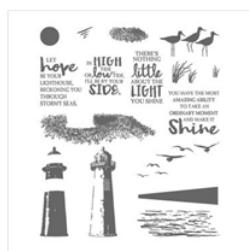

# Supply List

Mikaela Titheridge

01480 896885

[info@thecraftyinkpen.co.uk](mailto:info@thecraftyinkpen.co.uk)

[www.thecraftyinkpen.co.uk](http://www.thecraftyinkpen.co.uk)

High Tide  
Photopolymer  
Stamp Set (En) -  
143006