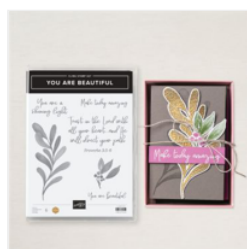

Supply List

Peggy Noe

peggy@prettypapercards.com

<http://prettypapercards.com>

[Spotlight On Nature Cling Stamp Set \(English\) - 163579](#)

Price: \$23.00

[You Are Beautiful Cling Stamp Set \(English\) - 163704](#)

Price: \$24.00

[Boho Blue 8-1/2" X 11" Cardstock - 161724](#)

Price: \$11.50

[Misty Moonlight 8-1/2" X 11" Cardstock - 153081](#)

Price: \$14.00

[Basic White 8-1/2" X 11" Cardstock - 159276](#)

Price: \$13.00