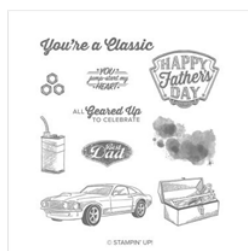

Supply List

LaQuita Jackson

quitabughandmades@gmail.com

www.quitabughandmades.stampinup.net

[Geared Up Garage Cling Stamp Set - 148590](#)

Price: \$21.00

[Crushed Curry Classic Stampin' Pad - 147087](#)

Price: \$11.00