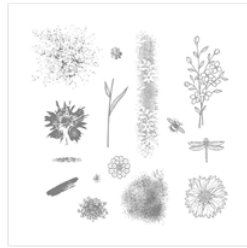

# Supply List

Place Order  
[christinemriley@gmail.com](mailto:christinemriley@gmail.com)

[Touches Of  
Texture Wood-  
Mount Stamp Set -  
141934](#)

Price: \$45.00

[Touches Of  
Texture Clear-  
Mount Stamp Set -  
143251](#)

Price: \$33.00

[Very Vanilla 8-1/2"  
X 11" Cardstock -  
101650](#)

Price: \$13.00

[Basic Gray 8-1/2"  
X 11" Cardstock -  
121044](#)

Price: \$14.00

[Rich Razzleberry  
8-1/2" X 11"  
Cardstock -  
115316](#)