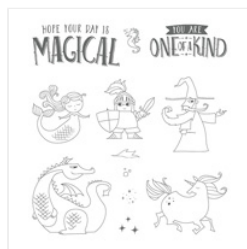

Supply List

Julie Kettlewell

julie.kettlewell@yahoo.com

www.thepaperhaven.stampinup.net

[Magical Day Clear-Mount Bundle - 145985](#)

Price: £41.25

[Magical Day Clear-Mount Stamp Set - 145857](#)

Price: £20.00