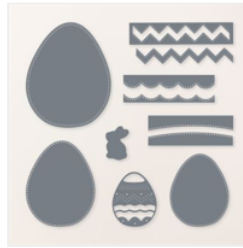

Excellent Easter Card & Technique

Supply List

Polly Libby
919-357-3781

libbyscraftstudio@gmail.com
<https://libbyscraftstudio.blogspot.com/>

[Excellent Eggs Bundle \(English\) - 162808](#)

Price: \$43.00

[Excellent Eggs Cling Stamp Set \(English\) - 162801](#)

Price: \$23.00

[Excellent Eggs Dies - 162807](#)

Price: \$25.00

[Stylish Shapes Dies - 159183](#)

Price: \$30.00

[Scalloped Contours Dies - 155560](#)

Price: \$35.00

[Bubble Bath 8-1/2" X 11" Cardstock - 161718](#)