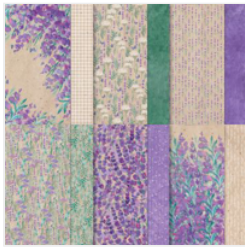

Perennial Lavender Butterfly Card

Supply List

Susie Wood
(641) 660-2537

ds52wood@gmail.com

www.susiewood.stampinup.net

[Perennial Lavender 12" X 12" \(30.5 X 30.5 Cm\) Designer Series Paper - 162593](#)

Price: \$12.50

[Gorgeous Grape 8-1/2" X 11" Cardstock - 146987](#)

Price: \$14.00

[Highland Heather 8-1/2" X 11" Cardstock - 146986](#)

Price: \$14.00

[Basic White 8-1/2" X 11" Cardstock - 159276](#)

Price: \$13.00

[Gorgeous Grape Classic Stampin' Pad - 147099](#)