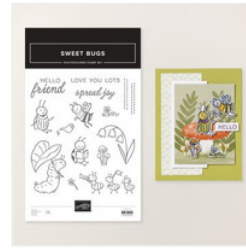

Cute As A Bug card Supply List

Susie Wood
(641) 660-2537
ds52wood@gmail.com
www.susiewood.stampinup.net

[Stampin' Cut & Emboss Machine - 149653](#)

Price: \$140.00

[Sweet Bugs Bundle \(English\) - 167002](#)

Price: \$46.75

[Sweet Bugs Dies - 167001](#)

Price: \$32.00

[Sweet Bugs Photopolymer Stamp Set \(English\) - 166995](#)

Price: \$20.00

[Tuxedo Black Memento Ink Pad - 132708](#)

Price: \$8.00

[Cute As A Bug 12" X 12" \(30.5 X 30.5 Cm\) Designer Series Paper - 166994](#)