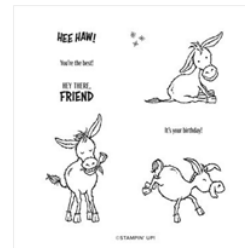

[Heal Your Heart Cling Stamp Set \(English\) - 155291](#)

Price: \$0.00

[Flower & Field Designer Series Paper - 155223](#)

Price: \$0.00

[Gentils Bourriquets Cling Stamp Set \(French\) - 155267](#)

Price: \$0.00

[Paper Blooms 12" X 12" \(30.5 X 30.5 Cm\) Designer Series Paper - 155222](#)

Price: \$0.00

[Darling Donkeys Cling Stamp Set - 155264](#)

Price: \$0.00

[Approaching Perfection Cling Stamp Set - 155282](#)