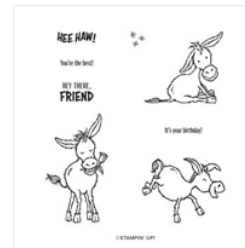

Darling Donkeys Cling Stamp Set - 155264

Price: $0.00