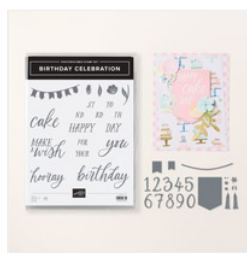

Supply List

Glenda Calkins

616-340-2406

glenda@thestampcamp.com

<https://stamp.ink/shop>

[Wildflower Birthday
12" X 12" \(30.5 X
30.5 Cm\) Specialty
Designer Series
Paper - 164591](#)

Price: \$16.50

[Birthday
Celebration Bundle
\(English\) - 164599](#)

Price: \$41.25

[Stylish Shapes
Dies - 159183](#)

Price: \$30.00

[Beautiful
Butterflies
Photopolymer
Stamp Set
\(English\) - 164608](#)

Price: \$24.00

[Beautiful Motifs
Photopolymer
Stamp Set
\(English\) - 165198](#)