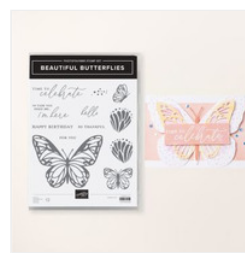

Supply List

Glenda Calkins

616-340-2406

glenda@thestampcamp.com

<https://stamp.ink/shop>

[Wildflower Birthday
12" X 12" \(30.5 X
30.5 Cm\) Specialty
Designer Series
Paper - 164591](#)

Price: \$16.50

[Birthday
Celebration Bundle
\(English\) - 164599](#)

Price: \$41.25

[Stylish Shapes
Dies - 159183](#)

Price: \$30.00

[Beautiful
Butterflies
Photopolymer
Stamp Set
\(English\) - 164608](#)

Price: \$24.00

[Beautiful Motifs
Photopolymer
Stamp Set
\(English\) - 165198](#)