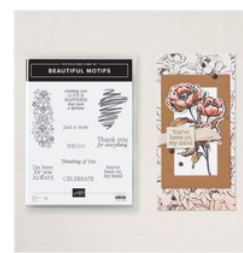

Supply List

Glenda Calkins

616-340-2406

glenda@thestampcamp.com

<https://stamp.ink/shop>

[Wildflower Birthday
12" X 12" \(30.5 X
30.5 Cm\) Specialty
Designer Series
Paper - 164591](#)

Price: \$16.50

[Birthday
Celebration Bundle
\(English\) - 164599](#)

Price: \$41.25

[Stylish Shapes
Dies - 159183](#)

Price: \$30.00

[Beautiful
Butterflies
Photopolymer
Stamp Set
\(English\) - 164608](#)

Price: \$24.00

[Beautiful Motifs
Photopolymer
Stamp Set
\(English\) - 165198](#)