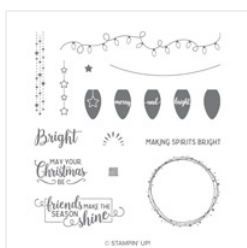

[Making Christmas Bright Stamp Set - 148046](#)

Price: $21.00