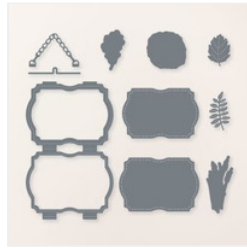

Sweet Days of Autumn Card

Supply List

Mary Fish
maryfish@stampinpretty.com
<http://stampinpretty.com>

[Autumn To Remember Photopolymer Stamp Set \(English\) - 166500](#)

Price: \$24.00

[Autumn Expressions Dies - 164055](#)

Price: \$32.00

[Basic White 8-1/2" X 11" Cardstock - 159276](#)

Price: \$13.00

[Early Espresso 8-1/2" X 11" Cardstock - 119686](#)

Price: \$14.00

[Sweet Days Of Autumn 12" X 12" \(30.5 X 30.5 Cm\) Designer Series Paper - 166498](#)